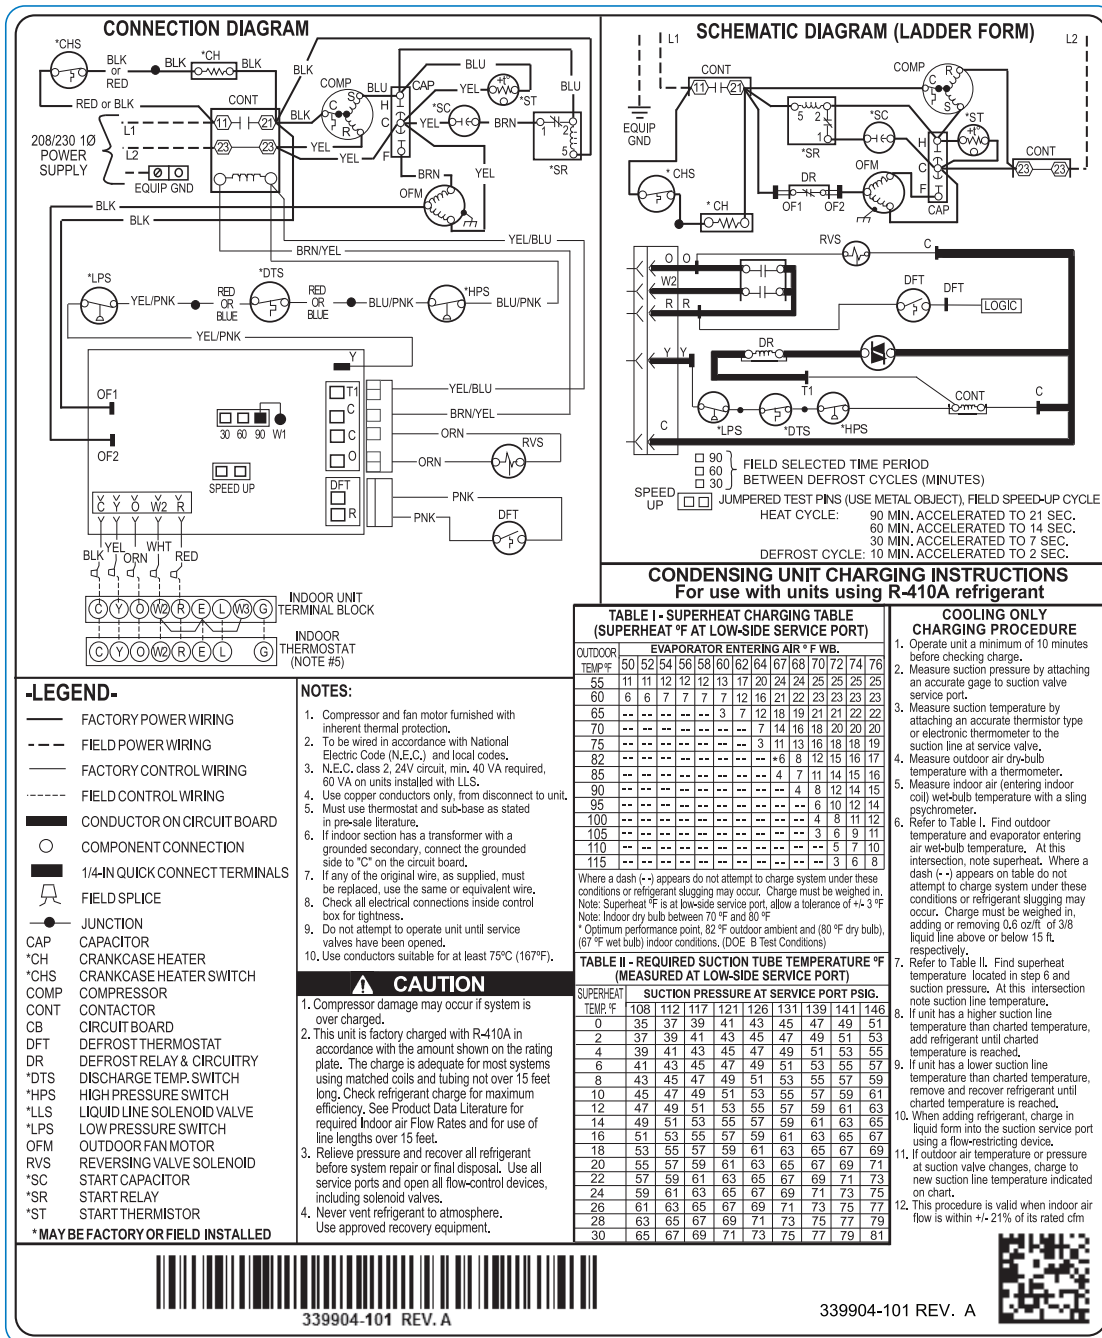

BH14NB
Single-Stage Split System Heat Pump
with Puron® Refrigerant
1-1/2 To 5 Nominal Tons

Wiring Diagram

Fig. 1 - Wiring Diagram — Model sizes 1-1/2 - 5 tons, 208/230-1

339904-101 REV. A

339904-101 REV. A